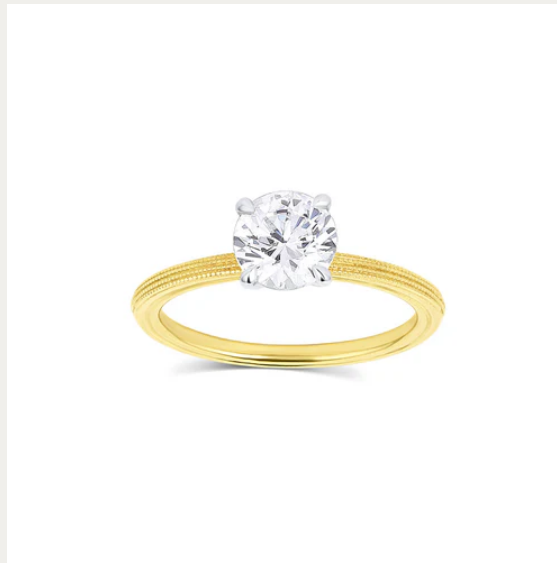

A black and white photograph of a field of poppies. In the foreground, several poppies are in various stages of bloom and as seed pods. One large, fully bloomed poppy is the central focus, with its petals showing some darker shading. To its left, another poppy is partially visible. Below them, several seed pods are attached to their stems. The background is a soft-focus field of many more poppies, creating a sense of depth and a vast field. The lighting is natural, highlighting the textures of the petals and the smooth surfaces of the seed pods.

SET YOUR
MEMORIES
IN GOLD

CONSIDER *the* WLDFLWRS

Something special is headed your way...

Lily Engagement Ring

WWW.CONSIDERTHEWLDFLWRS.COM