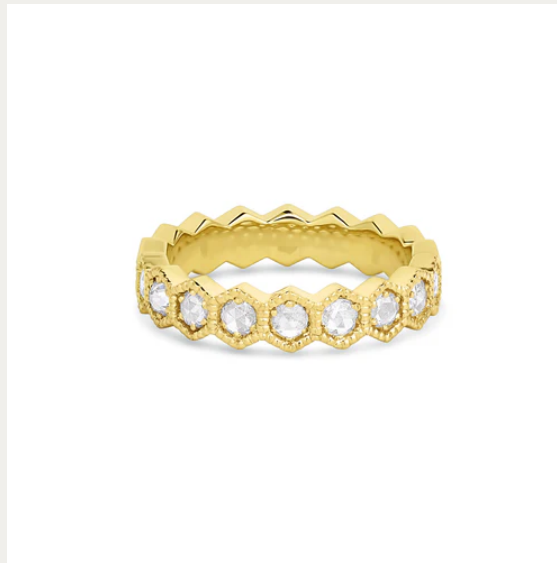

A black and white photograph of a field of poppies. In the foreground, several poppies are in various stages of bloom and as seed pods. One large, fully bloomed poppy is the central focus, with its petals showing some darker shading. To its left, another poppy is partially visible. Below them, several seed pods are attached to their stems. The background is a soft-focus field of many more poppies, creating a sense of depth and a vast field. The lighting is natural, highlighting the textures of the petals and the smooth surfaces of the seed pods.

SET YOUR
MEMORIES
IN GOLD

CONSIDER *the* WLDFLWRS

Something special is headed your way...

Rose Cut Diamond Hexagon
Ring

WWW.CONSIDERTHEWLDFLWRS.COM