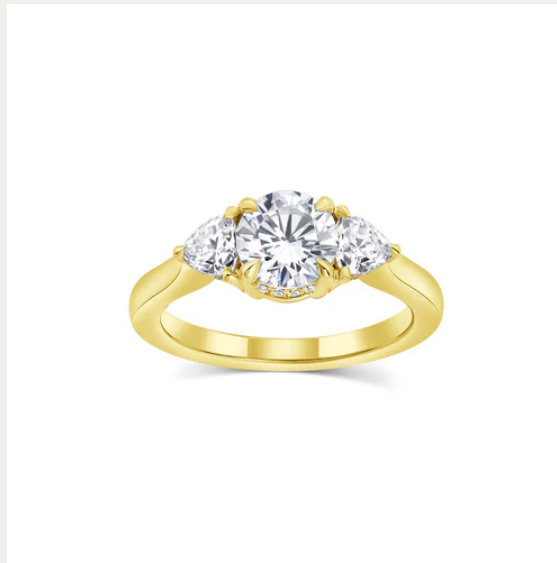

A black and white photograph of a field of poppies. In the foreground, several poppies are in various stages of bloom and as seed pods. One large, fully bloomed poppy is the central focus, with its petals showing some darker shading. To its left, another poppy is partially visible. Below them, several seed pods are attached to their stems. The background is a soft-focus field of many more poppies, creating a sense of depth. The overall mood is serene and contemplative.

SET YOUR
MEMORIES
IN GOLD

CONSIDER *the* WLDFLWRS

Something special is headed your way...

Pomegranate Engagement
Ring

WWW.CONSIDERTHEWLDFLWRS.COM