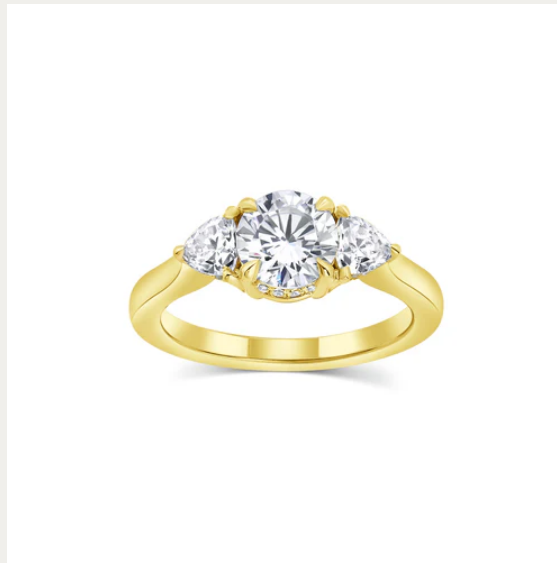

A black and white photograph of a field of poppies. In the foreground, several poppies are in various stages of bloom and seed pod development. One large, fully bloomed flower is the central focus, with its petals showing some darker shading. To its left, another flower is partially visible. Below and to the right, several seed pods (capsules) are attached to their stems, some still showing the remnants of petals. The background is a soft-focus field of many more poppies, creating a sense of depth and a vast field. The lighting is natural, highlighting the textures of the petals and the smooth surfaces of the seed pods.

SET YOUR
MEMORIES
IN GOLD

CONSIDER *the* WLDFLWRS

Something special is headed your way...

Pomegranate Engagement
Ring

WWW.CONSIDERTHEWLDFLWRS.COM