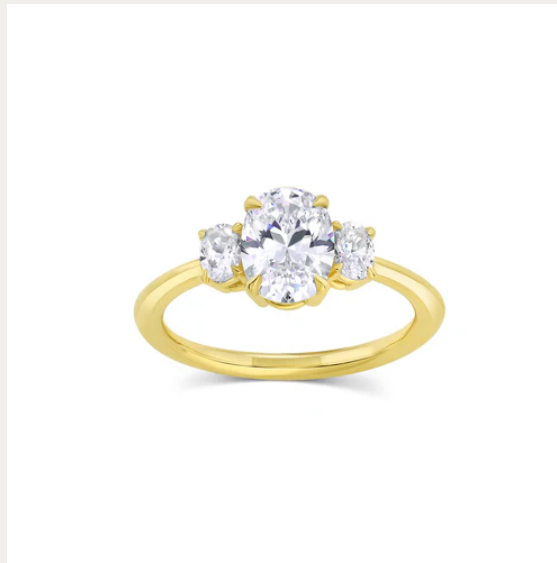

A black and white photograph of a field of poppies. In the foreground, several poppies are in various stages of bloom and as seed pods. One large, fully bloomed poppy is the central focus, with its petals showing some darker shading. To its left, another poppy is partially visible. Below and to the right, several seed pods are on thin stems. The background is a soft-focus field of many more poppies, creating a sense of depth. The overall mood is serene and contemplative.

SET YOUR  
MEMORIES  
IN GOLD

CONSIDER *the* WLDFLWRS

Something special is headed your way...

Marigold Engagement Ring

[WWW.CONSIDERTHEWLDLWRS.COM](http://WWW.CONSIDERTHEWLDLWRS.COM)