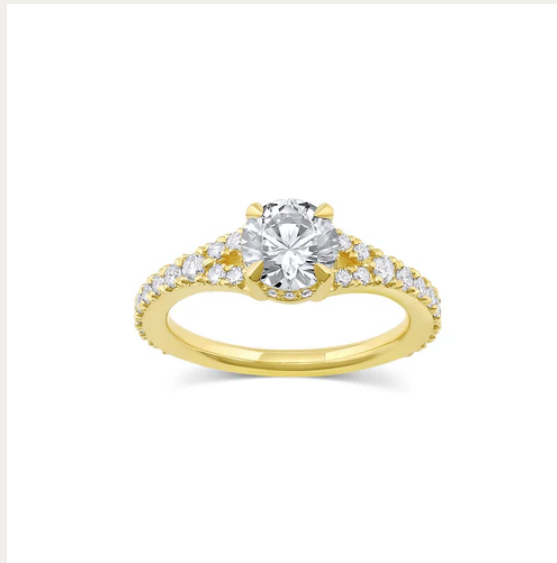

Something special is headed your way...

Valencia Engagement Ring

WWW.CONSIDERTHEWLDLWRS.COM