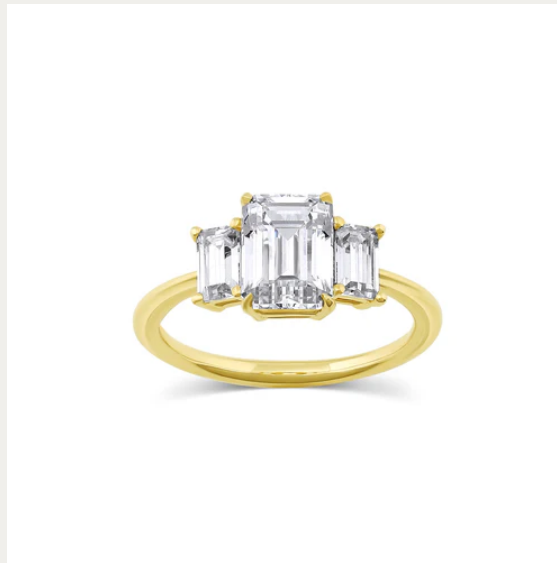

A black and white photograph of a field of poppies. In the foreground, several poppies are in various stages of bloom and seed pod development. One large, fully bloomed poppy is the central focus, with its petals showing some darker shading. To its left, another poppy is partially visible. Below and to the right, several seed pods (capsules) are attached to their stems, some still in their protective bracts. The background is a soft-focus field of many more poppies, creating a sense of depth and a vast field. The lighting is natural, highlighting the textures of the petals and the smooth surfaces of the seed pods.

SET YOUR
MEMORIES
IN GOLD

CONSIDER *the* WLDFLWRS

Something special is headed your way...

Holly Engagement Ring
(Earth Mined Side
Diamonds)

WWW.CONSIDERTHEWLDFLWRS.COM