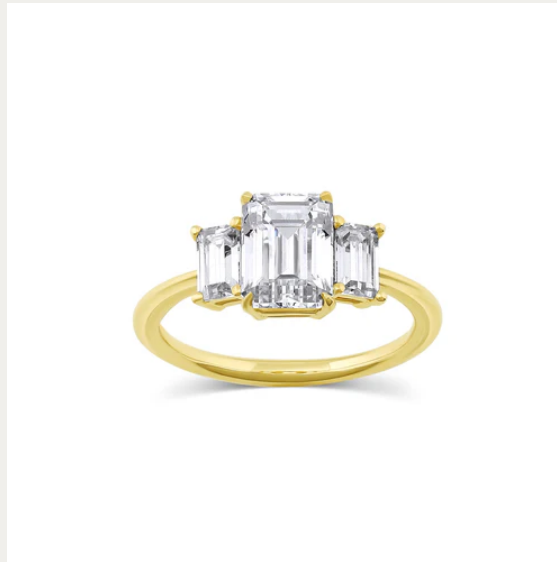

A black and white photograph of a field of poppies. In the foreground, several poppies are in various stages of bloom and seed pod development. One large, fully bloomed flower is the central focus, with its petals showing some darker shading. To its left, another flower is partially visible. Below and to the right, several seed pods (papaver capsules) are attached to their stems, some still showing the remnants of petals. The background is a soft-focus field of many more poppies, creating a sense of depth and a vast field. The lighting is natural, highlighting the textures of the petals and the smooth surfaces of the seed pods.

SET YOUR
MEMORIES
IN GOLD

CONSIDER *the* WLDFLWRS

Something special is headed your way...

Holly Engagement Ring
(Earth Mined Side
Diamonds)

WWW.CONSIDERTHEWLDFLWRS.COM