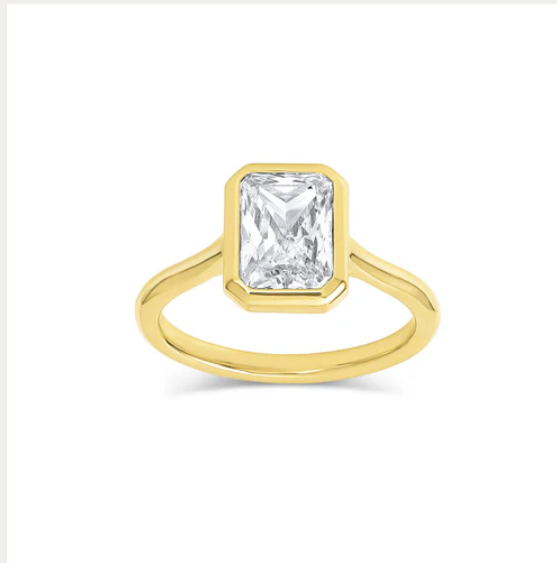

A black and white photograph of a field of poppies. In the foreground, several poppies are in various stages of bloom and as seed pods. One large, fully bloomed poppy is the central focus, with its petals showing some darker shading. To its left, another poppy is partially visible. Below them, several seed pods are attached to their stems. The background is a soft-focus field of many more poppies, creating a sense of depth and a vast field. The lighting is natural, highlighting the textures of the petals and the smooth surfaces of the seed pods.

SET YOUR
MEMORIES
IN GOLD

CONSIDER *the* WLDFLWRS

Something special is headed your way...

Poppy Engagement Ring

WWW.CONSIDERTHEWLDLWRS.COM