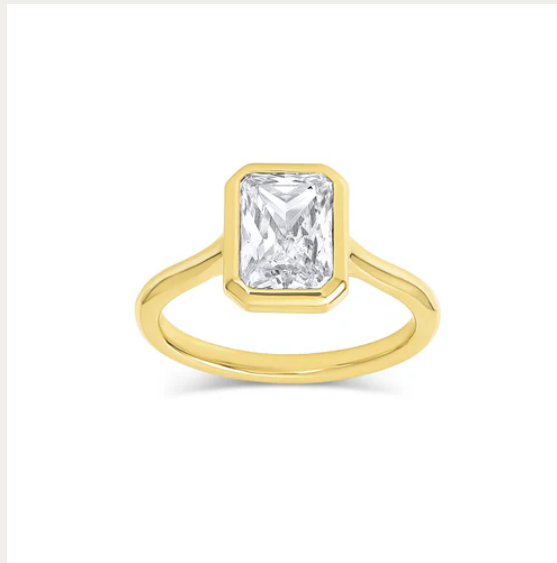

A black and white photograph of a field of poppies. In the foreground, several poppies are in various stages of bloom and as seed pods. One large, fully bloomed poppy is the central focus, with its petals showing some darker shading. To its left, another poppy is partially visible. Below and to the right, several seed pods are on thin stems. The background is a soft-focus field of many more poppies, creating a sense of depth. The overall mood is serene and contemplative.

SET YOUR
MEMORIES
IN GOLD

CONSIDER *the* WLDFLWRS

Something special is headed your way...

Poppy Engagement Ring

WWW.CONSIDERTHEWLDFLWRS.COM