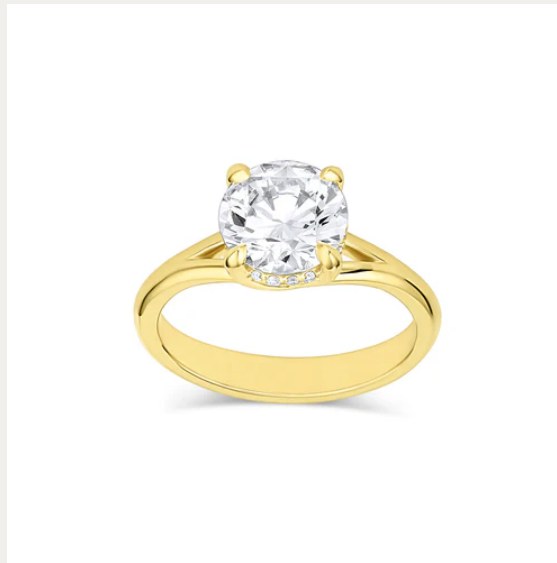

A black and white photograph of a field of poppies. In the foreground, several poppies are in various stages of bloom and as seed pods. One large, fully bloomed poppy is the central focus, with its petals showing some darker shading. To its left, another poppy is partially visible. Below them, several seed pods are attached to their stems. The background is a soft-focus field of many more poppies, creating a sense of depth and a vast field. The lighting is natural, highlighting the textures of the petals and the smooth surfaces of the seed pods.

SET YOUR
MEMORIES
IN GOLD

CONSIDER *the* WLDFLWRS

Something special is headed your way...

Emily Engagement Ring

WWW.CONSIDERTHEWLDLWRS.COM