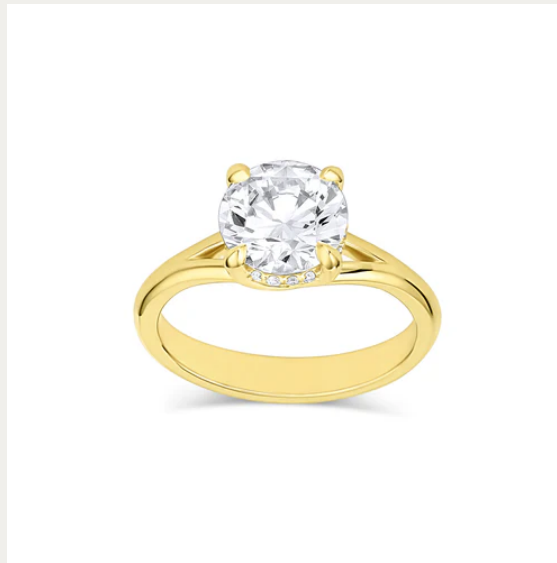

A black and white photograph of poppies. In the foreground, several poppy seed pods are visible, some still attached to their stems. In the background, several poppies are in full bloom, their petals ruffled and layered. The background is softly blurred, creating a bokeh effect with light spots. The overall mood is serene and contemplative.

SET YOUR  
MEMORIES  
IN GOLD

CONSIDER *the* WLDFLWRS

Something special is headed your way...

Emily Engagement Ring

[WWW.CONSIDERTHEWLDLWRS.COM](http://WWW.CONSIDERTHEWLDLWRS.COM)