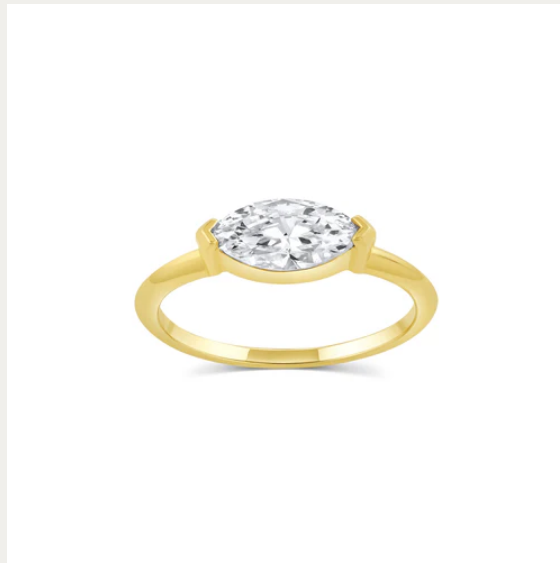

A black and white photograph of a field of poppies. In the foreground, several poppies are in various stages of bloom and seed pod development. One large, fully bloomed flower is the central focus, with its petals showing some darker shading. To its left, another flower is partially visible. Below and around these are several seed pods (capsules) on thin stems. The background is a soft-focus field of many more poppies, creating a sense of depth and a vast field. The lighting is natural, highlighting the textures of the petals and the smooth surfaces of the seed pods.

SET YOUR
MEMORIES
IN GOLD

CONSIDER *the* WLDFLWRS

Something special is headed your way...

Luce Engagement Ring

WWW.CONSIDERTHEWLDFLWRS.COM