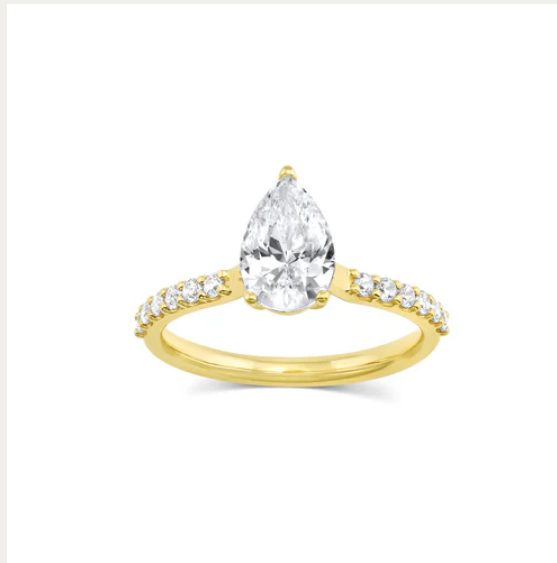

A black and white photograph of a field of poppies. In the foreground, several poppies are in various stages of bloom and as seed pods. One large, fully bloomed poppy is the central focus, with its petals showing some darker shading. To its left, another poppy is partially visible. Below them, several seed pods are attached to their stems. The background is a soft-focus field of many more poppies, creating a sense of depth. The overall mood is serene and contemplative.

SET YOUR
MEMORIES
IN GOLD

CONSIDER *the* WLDFLWRS

Something special is headed your way...

Gardenia Engagement Ring

WWW.CONSIDERTHEWLDFLWRS.COM