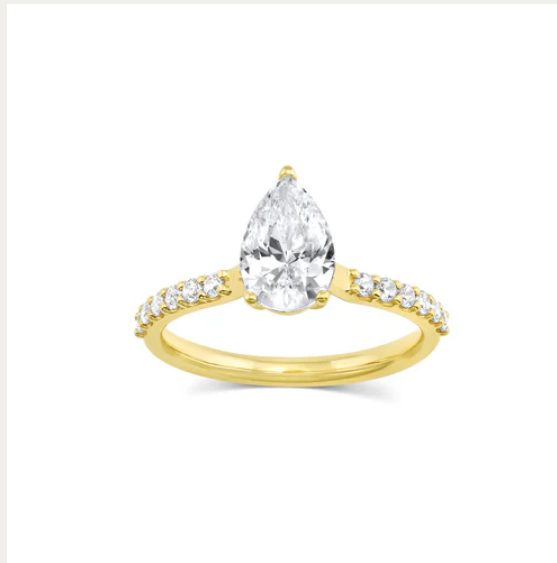

Something special is headed your way...

Gardenia Engagement Ring

WWW.CONSIDERTHEWLDFLWRS.COM