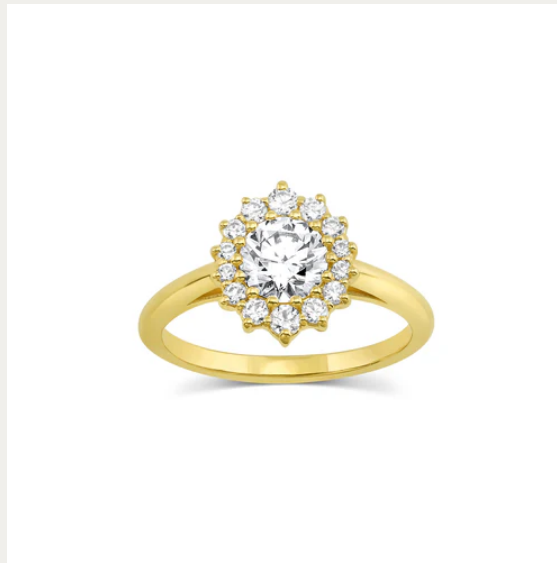

A black and white photograph of a field of poppies. In the foreground, several poppies are in various stages of bloom and as seed pods. One large, fully bloomed poppy is the central focus, with its petals showing some darker shading. To its left, another poppy is partially visible. Below them, several seed pods are attached to their stems. The background is a soft-focus field of many more poppies, creating a sense of depth and a vast field. The overall mood is serene and contemplative.

SET YOUR
MEMORIES
IN GOLD

CONSIDER *the* WLDFLWRS

Something special is headed your way...

Rachel Engagement Ring

WWW.CONSIDERTHEWLDFLWRS.COM