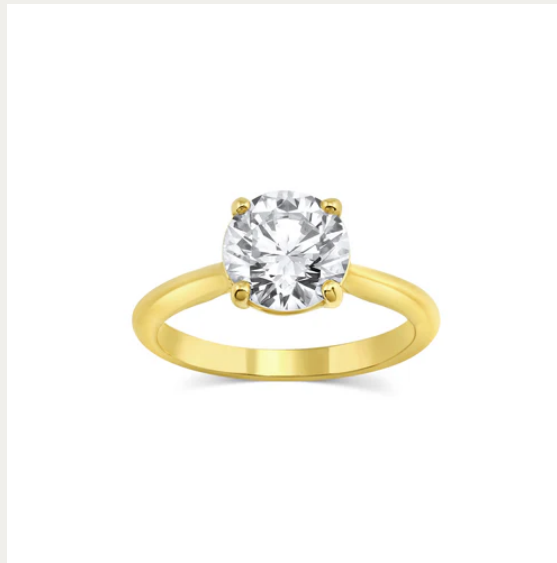

A black and white photograph of poppies. In the foreground, several poppy flowers are in various stages of bloom, with some fully open and others as seed pods. The background is a soft-focus field of many more poppies, creating a sense of depth and a field of flowers. The lighting is natural, highlighting the delicate texture of the petals and the smooth surface of the seed pods.

SET YOUR
MEMORIES
IN GOLD

CONSIDER *the* WLDFLWRS

Something special is headed your way...

Parlor Palm Engagement
Ring

WWW.CONSIDERTHEWLDLWRS.COM