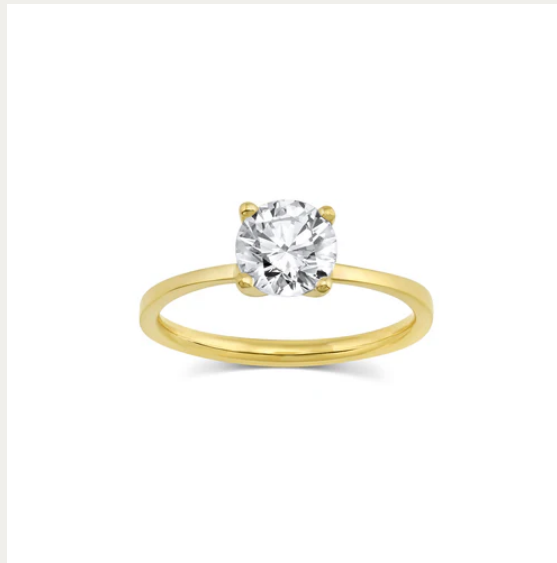

A black and white photograph of a field of poppies. In the foreground, several poppies are in various stages of bloom and seed pod development. One large, fully bloomed flower is the central focus, with its petals showing some darker shading. To its left, another flower is partially visible. Below and around these are several seed pods (capsules) on thin stems. The background is a soft-focus field of many more poppies, creating a sense of depth and a vast field. The lighting is natural, highlighting the textures of the petals and the smooth surfaces of the seed pods.

SET YOUR
MEMORIES
IN GOLD

CONSIDER *the* WLDFLWRS

Something special is headed your way...

Sam Engagement Ring

WWW.CONSIDERTHEWLDFLWRS.COM