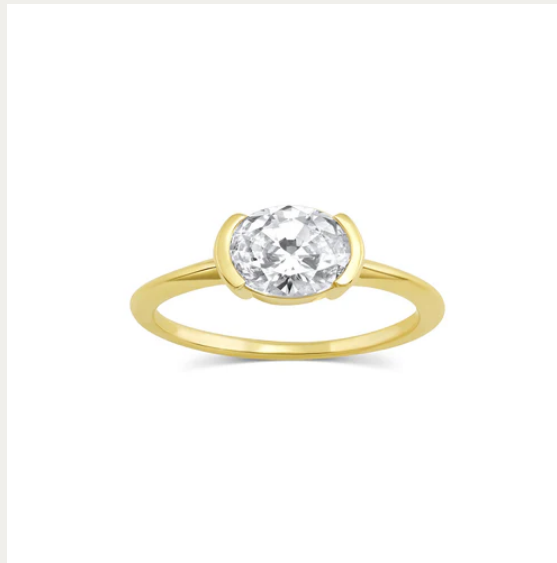

A black and white photograph of a field of poppies. In the foreground, several poppies are in various stages of bloom and seed pod development. One large, fully bloomed poppy is the central focus, with its petals showing some darker shading. To its left, another poppy is partially visible. Below them, several seed pods (capsules) are attached to their stems. The background is a soft-focus field of many more poppies, creating a sense of depth and a vast field. The lighting is natural, highlighting the textures of the petals and the smooth surfaces of the seed pods.

SET YOUR
MEMORIES
IN GOLD

CONSIDER *the* WLDFLWRS

Something special is headed your way...

Valo Engagement Ring

WWW.CONSIDERTHEWLDFLWRS.COM