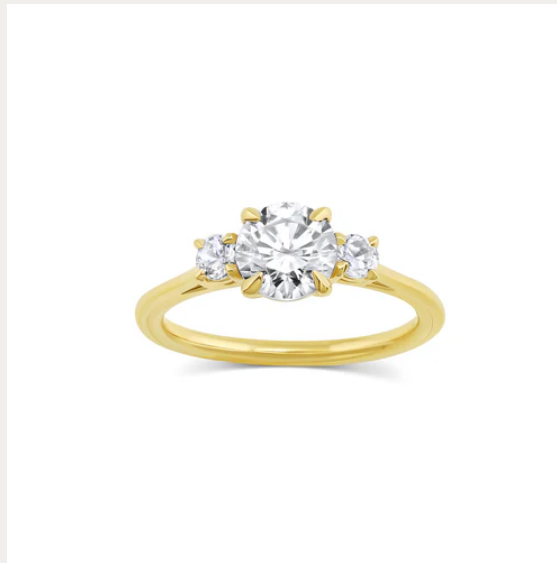

A black and white photograph of a field of poppies. In the foreground, several poppies are in various stages of bloom and as seed pods. One large, fully bloomed poppy is the central focus, with its petals showing some darker shading. To its left, another poppy is partially visible. Below and to the right, several seed pods are attached to their stems. The background is a soft-focus field of many more poppies, creating a sense of depth and a vast field. The lighting is natural, highlighting the textures of the petals and the smooth surfaces of the seed pods.

SET YOUR  
MEMORIES  
IN GOLD

CONSIDER *the* WLDFLWRS

Something special is headed your way...

Rosemary Tall Engagement  
Ring

[WWW.CONSIDERTHEWLDFLWRS.COM](http://WWW.CONSIDERTHEWLDFLWRS.COM)