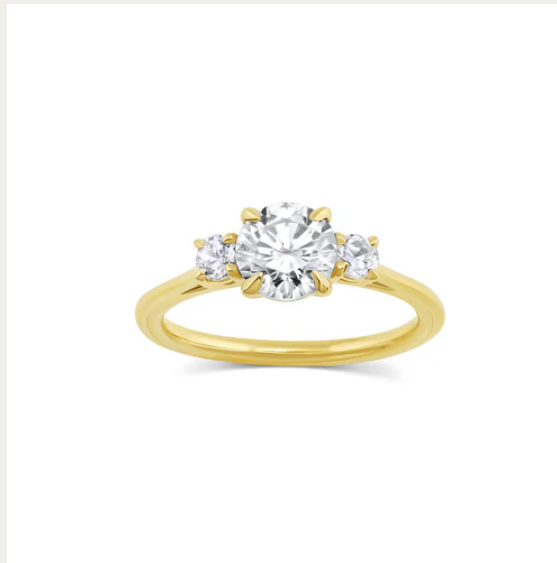

A black and white photograph of a field of poppies. In the foreground, several poppies are in various stages of bloom and seed pod development. One large, fully bloomed flower is the central focus, with its petals showing some darker shading. To its left, another flower is partially visible. Below and to the right, several seed pods (capsules) are attached to their stems, some still in their protective bracts. The background is a soft-focus field of many more poppies, creating a sense of depth and a vast field. The lighting is natural, highlighting the textures of the petals and the smooth surfaces of the seed pods.

SET YOUR
MEMORIES
IN GOLD

CONSIDER *the* WLDFLWRS

Something special is headed your way...

Rosemary Tall Engagement
Ring

WWW.CONSIDERTHEWLDFLWRS.COM