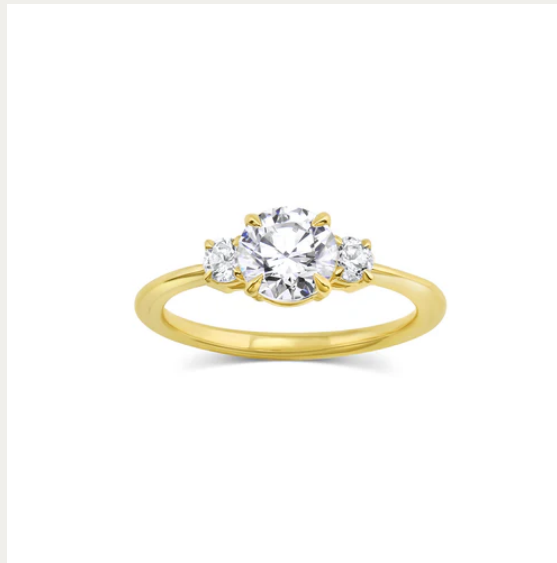

A black and white photograph of a field of poppies. In the foreground, several poppies are in various stages of bloom and as seed pods. One large, fully bloomed poppy is the central focus, with its petals showing some darker shading. To its left, another poppy is partially visible. Below them, several seed pods are attached to their stems. The background is a soft-focus field of many more poppies, creating a sense of depth and a vast field. The lighting is natural, highlighting the textures of the petals and the smooth surfaces of the seed pods.

SET YOUR
MEMORIES
IN GOLD

CONSIDER *the* WLDFLWRS

Something special is headed your way...

Rosemary Engagement
Ring

WWW.CONSIDERTHEWLDFLWRS.COM