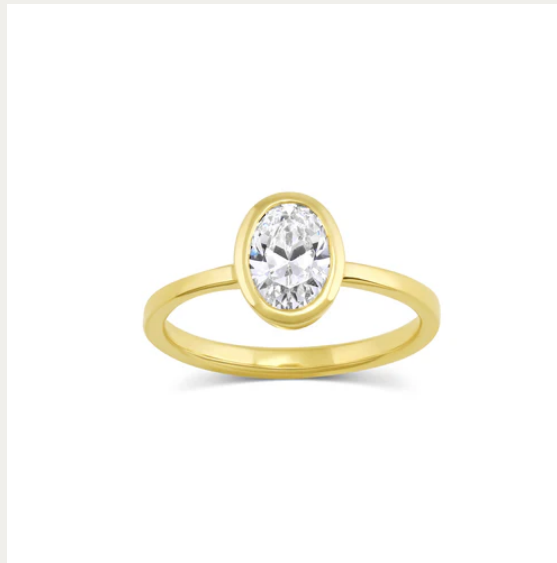

A black and white photograph of a field of poppies. In the foreground, several poppies are in various stages of bloom and as seed pods. One large, fully bloomed poppy is the central focus, with its petals showing some darker shading. To its left, another poppy is partially visible. Below them, several seed pods are attached to their stems. The background is a soft-focus field of many more poppies, creating a sense of depth and a vast field. The lighting is natural, highlighting the textures of the petals and the smooth surfaces of the seed pods.

SET YOUR  
MEMORIES  
IN GOLD

CONSIDER *the* WLDFLWRS

Something special is headed your way...

Basil Engagement Ring

[WWW.CONSIDERTHEWLDFLWRS.COM](http://WWW.CONSIDERTHEWLDFLWRS.COM)