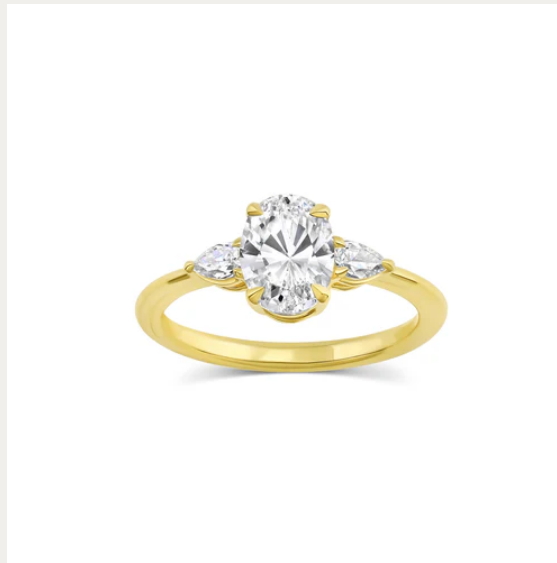

A black and white photograph of a field of poppies. In the foreground, several poppies are in various stages of bloom and as seed pods. The background is a soft-focus field of many more poppies, creating a sense of depth and a vast field. The lighting is natural, highlighting the delicate texture of the petals and the rounded shape of the seed pods.

SET YOUR
MEMORIES
IN GOLD

CONSIDER *the* WLDFLWRS

Something special is headed your way...

Raven Engagement Ring

WWW.CONSIDERTHEWLDFLWRS.COM