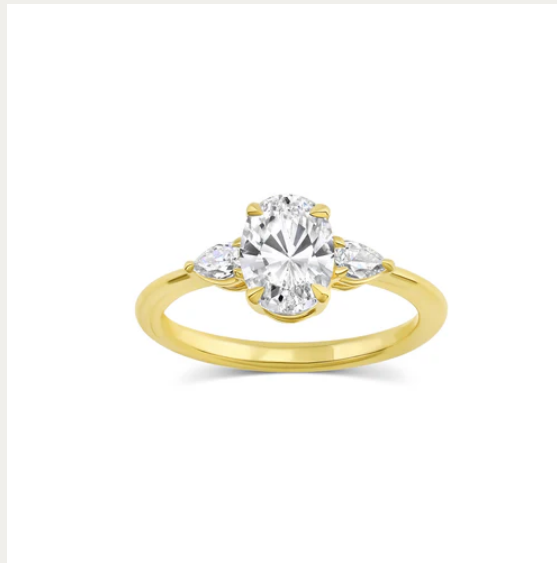

A black and white photograph of a field of poppies. In the foreground, several poppies are in various stages of bloom and as seed pods. One large, fully bloomed poppy is the central focus, with its petals showing some darker shading. To its left, another poppy is partially visible. Below and to the right, several seed pods are attached to their stems. The background is a soft-focus field of many more poppies, creating a sense of depth. The overall mood is serene and contemplative.

SET YOUR  
MEMORIES  
IN GOLD

CONSIDER *the* WLDFLWRS

Something special is headed your way...

Raven Engagement Ring

[WWW.CONSIDERTHEWLDFLWRS.COM](http://WWW.CONSIDERTHEWLDFLWRS.COM)