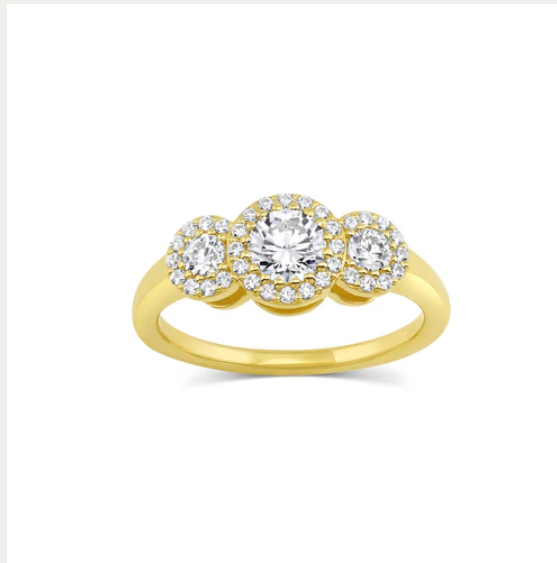

A black and white photograph of a field of poppies. In the foreground, several poppies are in various stages of bloom and as seed pods. One large, fully bloomed poppy is the central focus, with its petals showing some darker shading. To its left, another poppy is partially visible. Below them, several seed pods are attached to their stems. The background is a soft-focus field of many more poppies, creating a sense of depth and a vast field. The lighting is natural, highlighting the textures of the petals and the smooth surfaces of the seed pods.

SET YOUR
MEMORIES
IN GOLD

CONSIDER *the* WLDFLWRS

Something special is headed your way...

Goldfinch Engagement Ring

WWW.CONSIDERTHEWLDFLWRS.COM