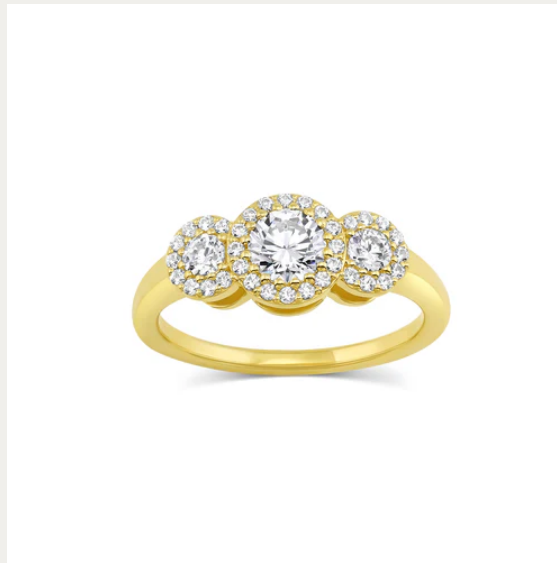

A black and white photograph of a field of poppies. In the foreground, several poppies are in various stages of bloom and as seed pods. One large, fully bloomed poppy is the central focus, with its petals showing some darker shading. To its left, another poppy is partially visible. Below them, several seed pods are attached to their stems. The background is a soft-focus field of many more poppies, creating a sense of depth. The overall mood is serene and contemplative.

SET YOUR
MEMORIES
IN GOLD

CONSIDER *the* WLDFLWRS

Something special is headed your way...

Goldfinch Engagement Ring

WWW.CONSIDERTHEWLDFLWRS.COM