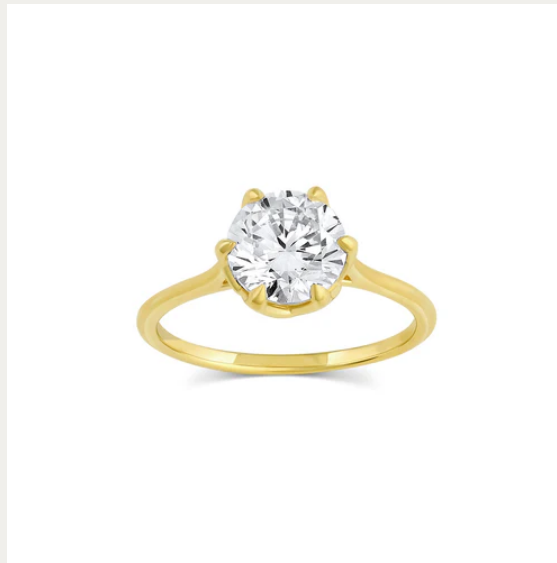

A black and white photograph of a field of poppies. In the foreground, several poppies are in various stages of bloom and as seed pods. One large, fully bloomed poppy is the central focus, with its petals showing some darker shading. To its left, another poppy is partially visible. Below them, several seed pods are attached to their stems. The background is a soft-focus field of many more poppies, creating a sense of depth and a vast field. The lighting is natural, highlighting the textures of the petals and the smooth surfaces of the seed pods.

SET YOUR  
MEMORIES  
IN GOLD

CONSIDER *the* WLDFLWRS

Something special is headed your way...

Ivy Engagement Ring

[WWW.CONSIDERTHEWORLDFLOWERS.COM](http://WWW.CONSIDERTHEWORLDFLOWERS.COM)