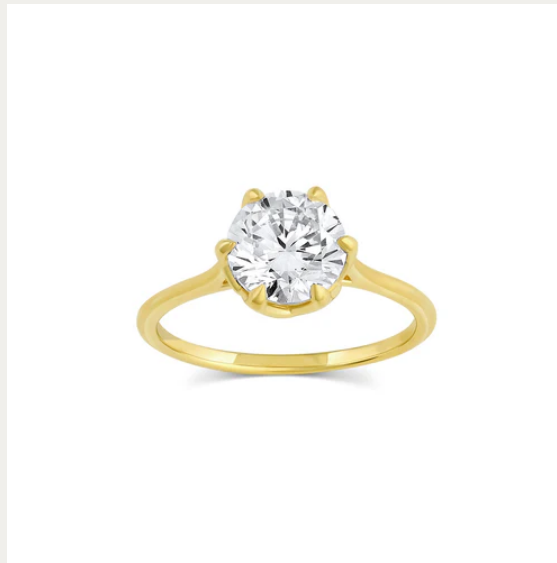

A black and white photograph of a field of poppies. In the foreground, several poppies are in various stages of bloom and seed pod development. One large, fully bloomed flower is the central focus, with its petals showing some darker shading. To its left, another flower is partially visible. Below and to the right, several seed pods (papaver capsules) are attached to their stems, some still showing the remnants of petals. The background is a soft-focus field of many more poppies, creating a sense of depth and a vast field. The lighting is natural, highlighting the textures of the petals and the smooth surfaces of the seed pods.

SET YOUR  
MEMORIES  
IN GOLD

CONSIDER *the* WLDFLWRS

Something special is headed your way...

Ivy Engagement Ring

[WWW.CONSIDERTHEWLDLWRS.COM](http://WWW.CONSIDERTHEWLDLWRS.COM)