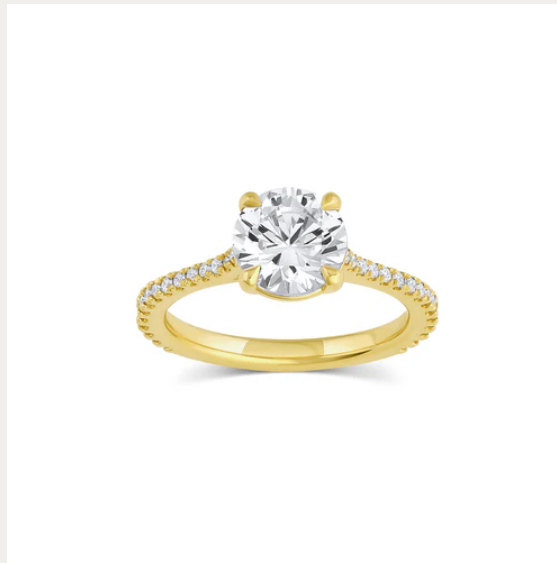

A black and white photograph of a field of poppies. In the foreground, several poppies are in various stages of bloom and as seed pods. One large, fully bloomed poppy is the central focus, with its petals showing some darker shading. To its left, another poppy is partially visible. Below the main flower, several seed pods are attached to their stems. The background is a soft-focus field of many more poppies, creating a sense of depth. The overall mood is serene and contemplative.

SET YOUR
MEMORIES
IN GOLD

CONSIDER *the* WLDFLWRS

Something special is headed your way...

Cassie Engagement Ring

WWW.CONSIDERTHEWLDLWRS.COM