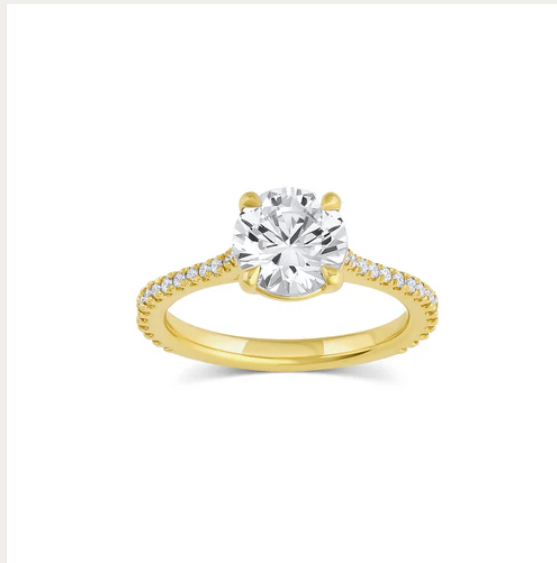

A black and white photograph of a field of poppies. In the foreground, several poppies are in various stages of bloom and seed pod development. One large, fully bloomed flower is the central focus, with its petals showing some darker shading. To its left, another flower is partially visible. Below and around these are several seed pods (papaver capsules) on their stems, some still attached to the base of the flower. The background is a soft-focus field of many more poppies, creating a sense of depth and a vast field. The lighting is natural, highlighting the textures of the petals and the smooth surfaces of the seed pods.

SET YOUR
MEMORIES
IN GOLD

CONSIDER *the* WLDFLWRS

Something special is headed your way...

Cassie Engagement Ring

WWW.CONSIDERTHEWLDLWRS.COM