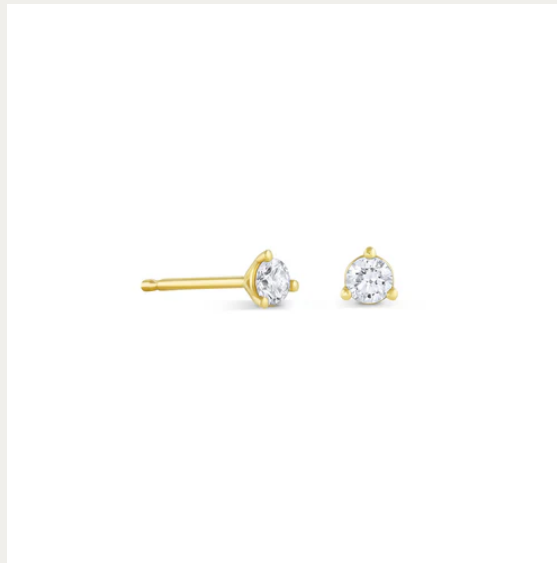

A black and white photograph of a field of poppies. In the foreground, several poppies are in various stages of bloom and seed pod development. One large, fully bloomed poppy is the central focus, with its petals showing some darker shading. To its left, another poppy is partially visible. Below the main flower, several seed pods (capsules) are attached to their stems, some still showing the remnants of the flower's base. The background is a soft-focus field of many more poppies, creating a sense of depth and a vast field. The lighting is natural, highlighting the textures of the petals and the smooth surfaces of the seed pods.

SET YOUR
MEMORIES
IN GOLD

CONSIDER *the* WLDFLWRS

Something special is headed your way...

Birthstone Stud Earrings

WWW.CONSIDERTHEWLDLWRS.COM