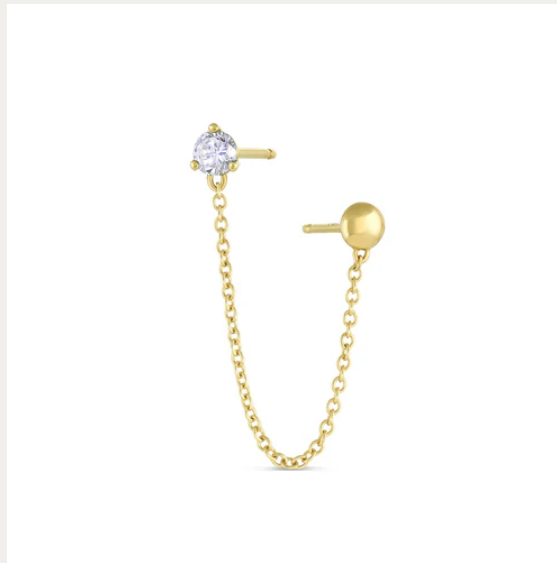

A black and white photograph of a field of poppies. In the foreground, several poppies are in various stages of bloom and as seed pods. One large, fully bloomed poppy is the central focus, with its petals showing some darker shading. To its left, another poppy is partially visible. Below and around these are several seed pods on thin stems. The background is a soft-focus field of many more poppies, creating a sense of depth and a vast field. The lighting is natural, highlighting the textures of the petals and the smooth surfaces of the seed pods.

SET YOUR
MEMORIES
IN GOLD

CONSIDER *the* WLDFLWRS

Something special is headed your way...

Birthstone and Seed Chain
Earring

WWW.CONSIDERTHEWORLDFLOWERS.COM