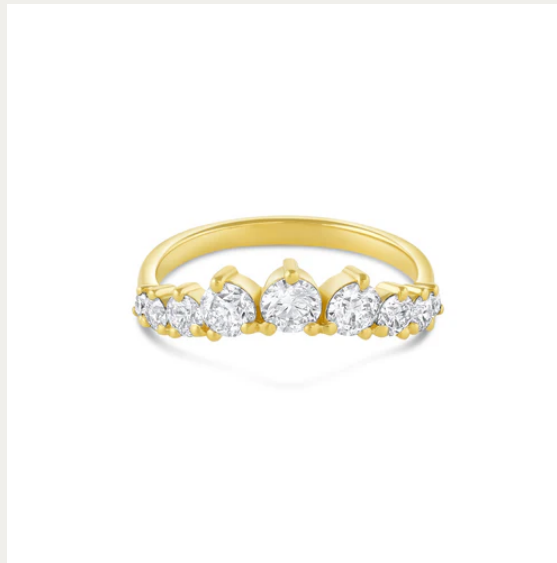

A black and white photograph of a field of poppies. In the foreground, several poppies are in various stages of bloom and seed pod development. One large, fully bloomed flower is the central focus, with its petals showing some darker shading. To its left, another flower is partially visible. Below and to the right, several seed pods (capsules) are attached to their stems, some still showing the remnants of petals. The background is a soft-focus field of many more poppies, creating a sense of depth and a vast field. The lighting is natural, highlighting the textures of the petals and the smooth surfaces of the seed pods.

SET YOUR
MEMORIES
IN GOLD

CONSIDER *the* WLDFLWRS

Something special is headed your way...

Arched Diamond Band
(Earth Mined)

WWW.CONSIDERTHEWLDFLWRS.COM