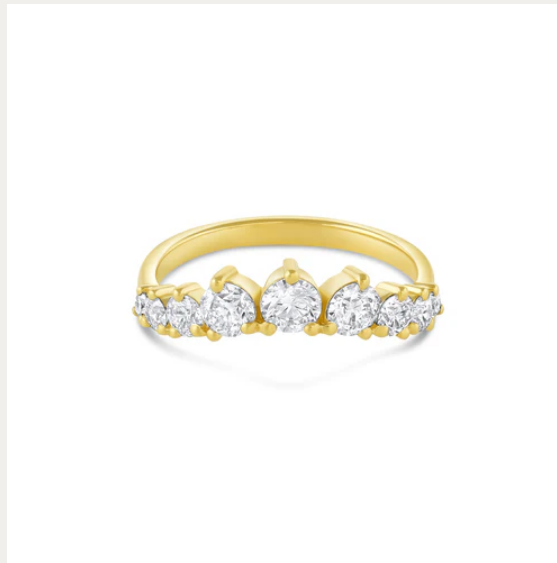

A black and white photograph of a field of poppies. In the foreground, several poppies are in various stages of bloom and as seed pods. One large, fully bloomed poppy is the central focus, with its petals showing some darker shading. To its left, another poppy is partially visible. Below and to the right, several seed pods are attached to their stems. The background is a soft-focus field of many more poppies, creating a sense of depth. The overall mood is serene and contemplative.

SET YOUR
MEMORIES
IN GOLD

CONSIDER *the* WLDFLWRS

Something special is headed your way...

Arched Diamond Band
(Earth Mined)

WWW.CONSIDERTHEWLDFLWRS.COM