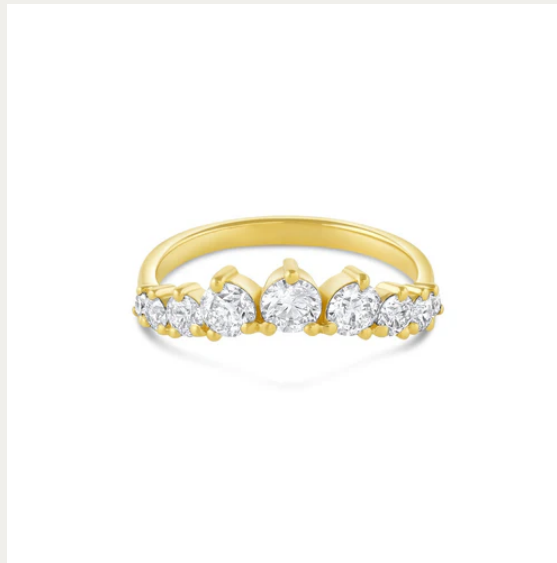

A black and white photograph of a field of poppies. In the foreground, several poppies are in various stages of bloom and seed pod development. One large, fully bloomed flower is the central focus, with its petals showing some darker shading. To its left, another flower is partially visible. Below and to the right, several seed pods (capsules) are attached to their stems, some still closed and some slightly open. The background is a soft-focus field of many more poppies, creating a sense of depth and a vast field. The lighting is natural, highlighting the textures of the petals and the smooth surfaces of the seed pods.

SET YOUR  
MEMORIES  
IN GOLD

CONSIDER *the* WLDFLWRS

Something special is headed your way...

Arched Diamond Band (Lab  
Grown)

[WWW.CONSIDERTHEWLDFLWRS.COM](http://WWW.CONSIDERTHEWLDFLWRS.COM)