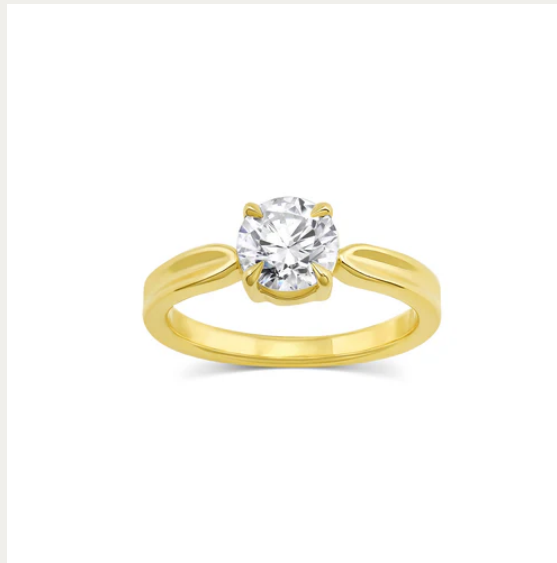

A black and white photograph of a field of poppies. In the foreground, several poppies are in various stages of bloom and seed pod development. One large, fully bloomed poppy is the central focus, with its petals showing some darker shading. To its left, another poppy is partially visible. Below and to the right, several seed pods (capsules) are attached to their stems, some still showing the remnants of petals. The background is a soft-focus field of many more poppies, creating a sense of depth and a vast field. The lighting is natural, highlighting the textures of the petals and the smooth surfaces of the seed pods.

SET YOUR
MEMORIES
IN GOLD

CONSIDER *the* WLDFLWRS

Something special is headed your way...

Ada Engagement Ring

WWW.CONSIDERTHEWLDFLWRS.COM