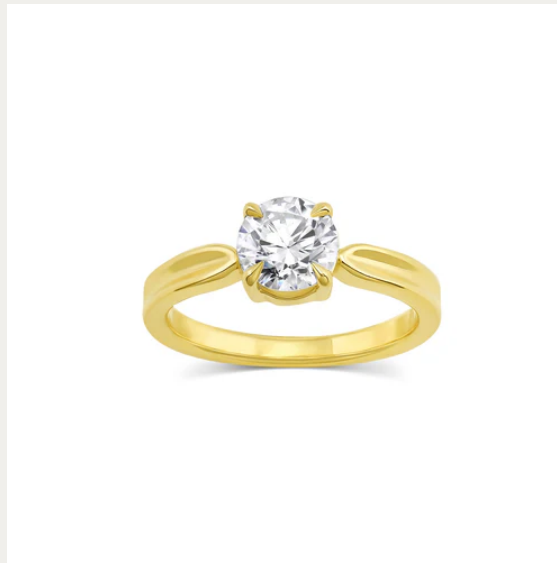

A black and white photograph of a field of poppies. In the foreground, several poppies are in various stages of bloom and as seed pods. One large, fully bloomed poppy is the central focus, with its petals showing some darker shading. To its left, another poppy is partially visible. Below them, several seed pods are attached to their stems. The background is a soft-focus field of many more poppies, creating a sense of depth and a vast field. The lighting is natural, highlighting the textures of the petals and the smooth surfaces of the seed pods.

SET YOUR
MEMORIES
IN GOLD

CONSIDER *the* WLDFLWRS

Something special is headed your way...

Ada Engagement Ring

WWW.CONSIDERTHEWLDLWRS.COM